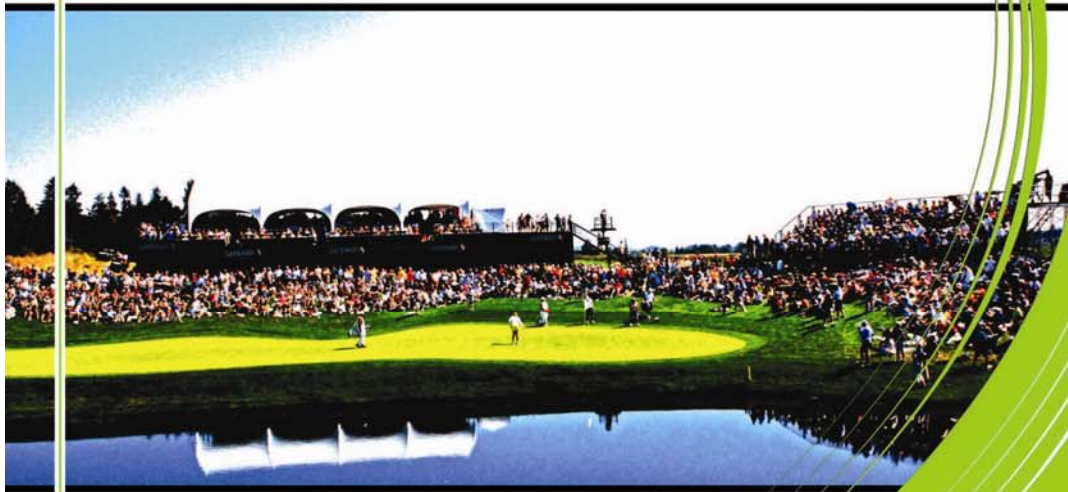

THE CLASSIC CLUB

The Classic Club offers tournament sponsors an exclusive skybox hospitality entertainment experience. Located at Ghost Creek's 18th green, you will have the opportunity to host your clients in your own private suite. Each suite features cocktail tables, dining tables and tiered seating for up to 20 guests. Premium amenities include: hosted breakfast, lunch, snacks and beverages; complimentary Tournament Programs, Daily Pairings Guides, televisions, newspapers, and a premium view of the 18th hole. Signage at the Classic Club entrance and inside the box will identify your company.

THE CLASSIC CLUB

20 Badges Per Day

One Day - \$5,000

- 20 Classic Club badges
- 6 Classic Club parking passes
- Listing on Classic Club sign

Two Days - \$9,200

- 40 Classic Club badges
- 12 Classic Club parking passes
- Listing on Classic Club sign
- Two (2) playing spots in the "Big Swing" sponsors tournament at Ghost Creek.

Three Days - \$12,900

- 60 Classic Club badges
- 20 Classic Club parking passes
- Listing on Classic Club sign
- Four (4) playing spots in the "Big Swing" sponsors tournament at Ghost Creek.