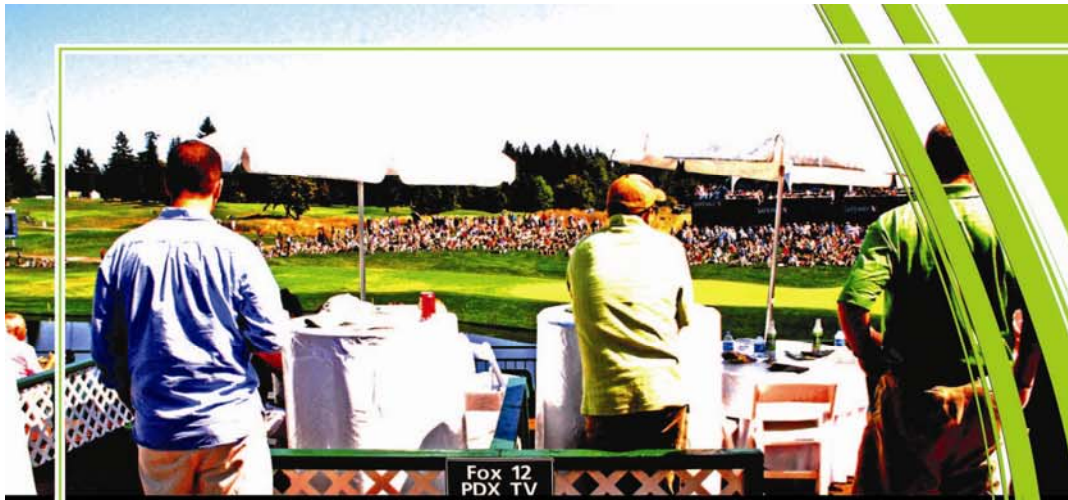

THE CLASSIC CLUB

The Classic Club offers tournament sponsors an exclusive skybox hospitality entertainment experience. Located at Ghost Creek's 18th green, you will have the opportunity to host your clients in your own private suite. Each suite features cocktail tables, dining tables and tiered seating for up to 20 guests. Premium amenities include: hosted breakfast, lunch, snacks and beverages; complimentary Tournament Programs, Daily Pairings Guides, televisions, newspapers, and a premium view of the 18th hole. Signage at the Classic Club entrance and inside the box will identify your company.

Three Days - \$12,900

- 60 Classic Club badges
- 20 Classic Club parking passes
- Listing on Classic Club sign
- Four (4) playing spots in the "Big Swing" sponsors tournament at Ghost Creek.